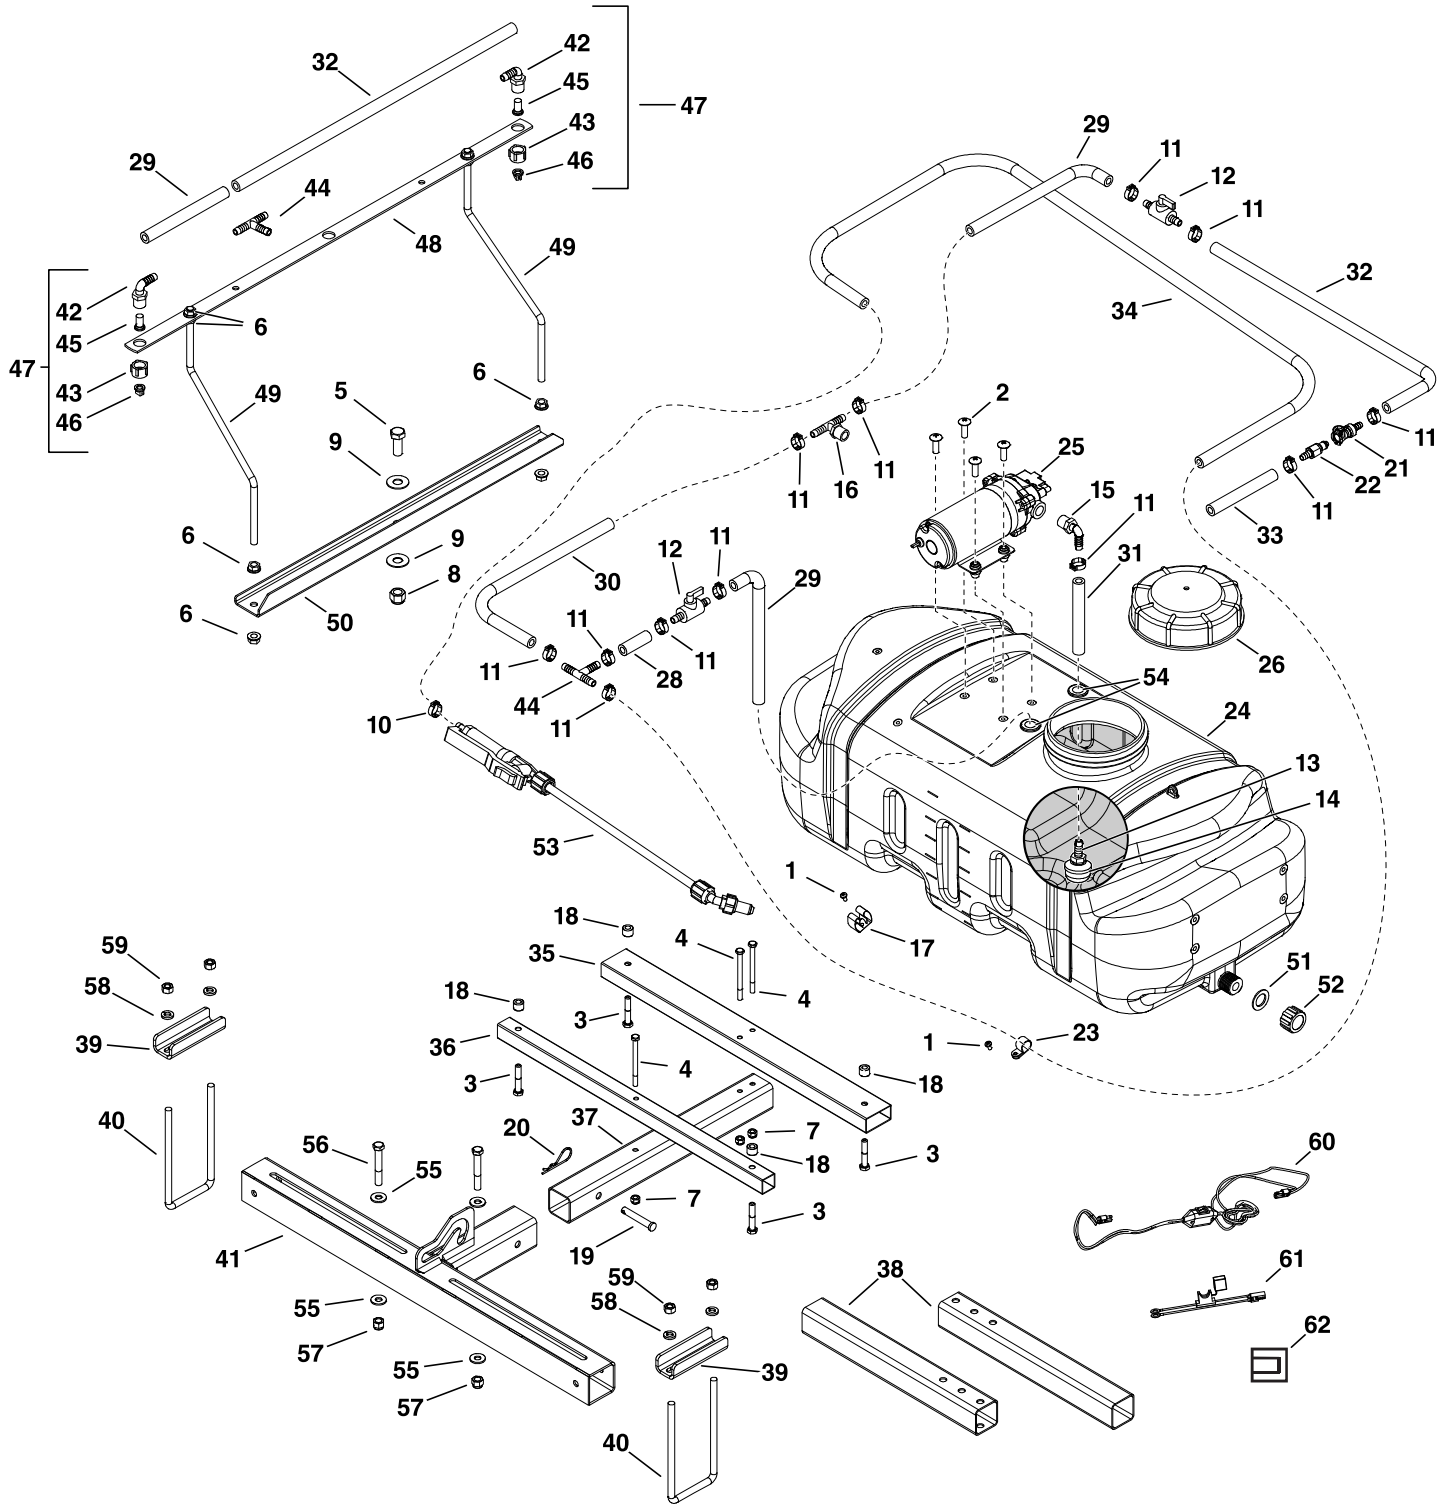

REPAIR PARTS FOR 45-0628 ZERO TURN SPRAYER

REPAIR PARTS FOR 45-0628 ZERO TURN SPRAYER

REF	QTY	PART NO	DESCRIPTION	REF	QTY	PART NO	DESCRIPTION
1	2	46677	Screw, 10-24 X 3/8 PL	35	1	2-539BL3	Tube, Frame Rear 1 X 2
2	4	ST65001	Screw, 10-24 X 1" Truss Head	36	1	2-540BL3	Tube, Frame
3	4	43084	Bolt, Hex 5/16-18 X 1-3/4 GR5	37	1	2-542BL3	Tube, Receiver Hitch
4	3	46071	Bolt, Hex 1/4-20 X 3-1/4	38	2	45814BL3	Slider Tube
5	1	43351	Bolt, Hex 1/2-13 X 1-1/4 GR5	39	6	45908BL3	Mounting Bracket
6	8	44072	Nut, Hex 3/8-16 Whizlock	40	2	45909	U-Bolt, 7.0 X 3.5 X 3/8"
7	3	47189	Nut, Hex 1/4-20 Nylock	41	1	69643BL3	Hitch Mount Ass'y
8	1	41657	Nut, Hex 1/2-13 Nylock	42	2	ST43011	Elbow 3/8" Barb Tip Fitting
9	2	1540-118	Washer, .531 X 1.25 X .062	43	2	ST43012	Tip Fitting Cap Nut
10	1	ST43655	Oetiker Clamp 3/8" 0165	44	2	ST43013	Tee 3/8" Barbs
11	12	ST43010	Oetiker Clamp 3/8" 0185	45	2	ST43016	Spray Tip Screen W/Check
12	2	ST43014	In Line Valve 3/8" Barb	46	2	ST43466	Spray Tip TP11008VP
13	1	ST43182	Sump Fitting 3/8" Barb	47	1	6-926	Boom Assembly ZT (Includes one 29, 32, 44) (Includes two 42, 43, 45, 46)
14	1	ST43258	Sump Strainer 3/8"				
15	1	ST43183	Elbow 3/8" Mp - 3/8" Barb	48	1	ST43169BL3	Center Boom
16	1	ST43235	Tee 3/8" Barb - 3/8" Barb - 3	49	2	2-741	Boom Support Rod
17	1	ST43287	Spray Wand Holder, Large	50	1	2-541BL3	Bracket, Boom Support
18	4	28325	Spacer, .31 ID X .585 OD X 41	51	1	ST43684	Washer For Drain Cap
19	1	HA23636	Pin, Clevis 3/8 X 2-1/4	52	1	ST43516	Drain Cap
20	1	43343	Pin, Hair Cotter 3/32 X 2-5/1	53	1	ST43673	Spray Wand With Brass Tip
21	1	2-684	Hose Disconnect Coupling Body	54	2	ST43844	Grommet 5/8 ID, 1-1/8 OD, 7/8
22	1	2-685	Hose Disconnect Coupling Insert	55	4	43081	Washer, .735 X .875 X .083
23	1	ST43191	Hose Holder 3/8"	56	2	43432	Bolt, Hex 3/8-16 X 2-1/2 GR5
24	1	2-465	15 Gallon Tank, Drilled	57	2	HA21362	Nut, Hex 3/8-16 Nylock
25	1	ST43918	Pump 12V, 100 PSI, 2.2 GPM	58	8	43003	Washer, Loc 3/8"
26	1	ST43175	Tank Fill Cap	59	8	43015	Nut, Hex 3/8-16
27	1	ST44017	Tank Fill Cap Lanyard (Not Shown)	60	1	ST43472	Wire Harness, Switch
28	1	2-342	Hose, 3/8" X 3.25"	61	1	ST43483	Wire Harness, Battery
29	2	2-319	Hose, 3/8" X 8.5"	62	2	ST43314	Plastic Wire Harness Clip
30	1	2-318	Hose, 3/8" X 12"	63	2	4-62	U-Bolt. 8" x 3.5" x 3/8" (not shown)
31	1	2-337	Hose, 3/8" X 14.75"	64	1	3-378	Owners Manual
32	2	2-314	Hose, 3/8" X 22"	65	1	3-288	Quick Start Guide
33	1	2-807	Hose, 3/8" X 132"				
34	1	2-345	Hose, 3/8" X 228"				